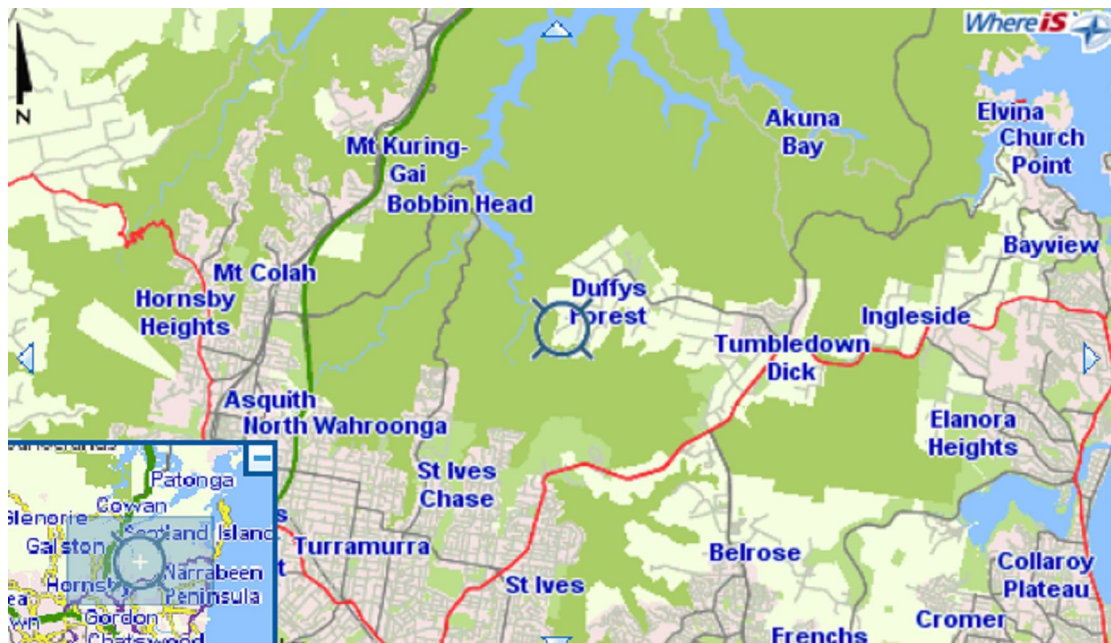

ARDIS

EQUESTRIAN CENTRE

Directions to Ardis Equestrian Centre. 6 Bibbenluke Avenue, Duffys Forest

From Terrey Hills follow Booralie Rd for approximately 6 minutes until you reach a T-junction. Turn right onto Wyong Road & third left into Bibbenluke Avenue. Ardis is on the left with a No. 6 on the gate post & our logo on the gate.

At the property: Please park on our side of the street or on the property near the horse floats. Ensure all gates are left as you find them. Do not climb on gates.

Soo Broster T/A Ardis Equestrian Centre
6 Bibbenluke Avenue, Duffys Forest NSW 2084
Postal: PO Box 446, Terrey Hills NSW 2084
M: 0411 623 479 T: 02 9450 0167 E: ardis@tpg.com.au